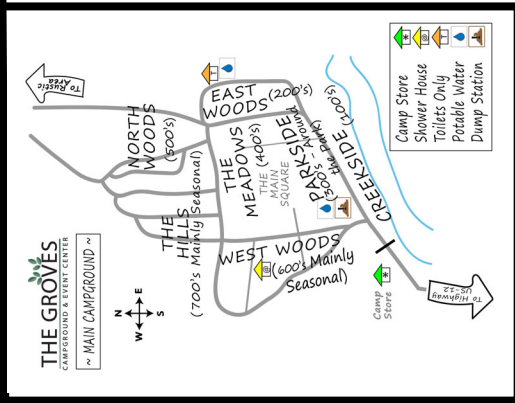

MICHIGAN INTERNATIONAL SPEEDWAY

County Line Road

Additional
Overflow Rustic
Camping Areas

Footbridge

Footbridge

Brooklyn Road

MAIN CAMPGROUND
(See Separate Map)

Main Entrance
13500 US Highway 12
Brooklyn, Michigan 49230

US Highway 12

THE GROVES

CAMPGROUND & EVENT CENTER